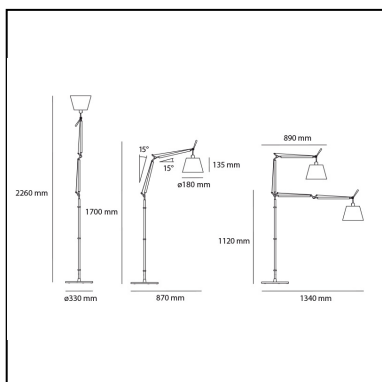

Tolomeo basculante terra - Body Lamp with Parchment Diffuser 180

Michele De Lucchi
Giancarlo Fassina

IP20     

LUMINAIRE *

- Watt: **7,5W**
- Voltage: **220V-240V**
- Delivered lumen output: **816lm**
- Efficiency: **77%**
- Efficacy: **116.58lm/W**
- CRI: **80**

* Photometric data may vary depending on the source installed.
Light measurements are provided in relative form and technical lighting calculations may be updated according to the effective source used.

DIMENSIONS

- Height: **1700 mm**
- Diameter: **180 mm**
- Max Extension Length: **870 mm**
- Impact Resistance: **N/D**

SOURCES NOT INCLUDED

- Category: **LED RETROFIT**
- Number: **1**
- Watt: **8W**
- Socket: **E27**